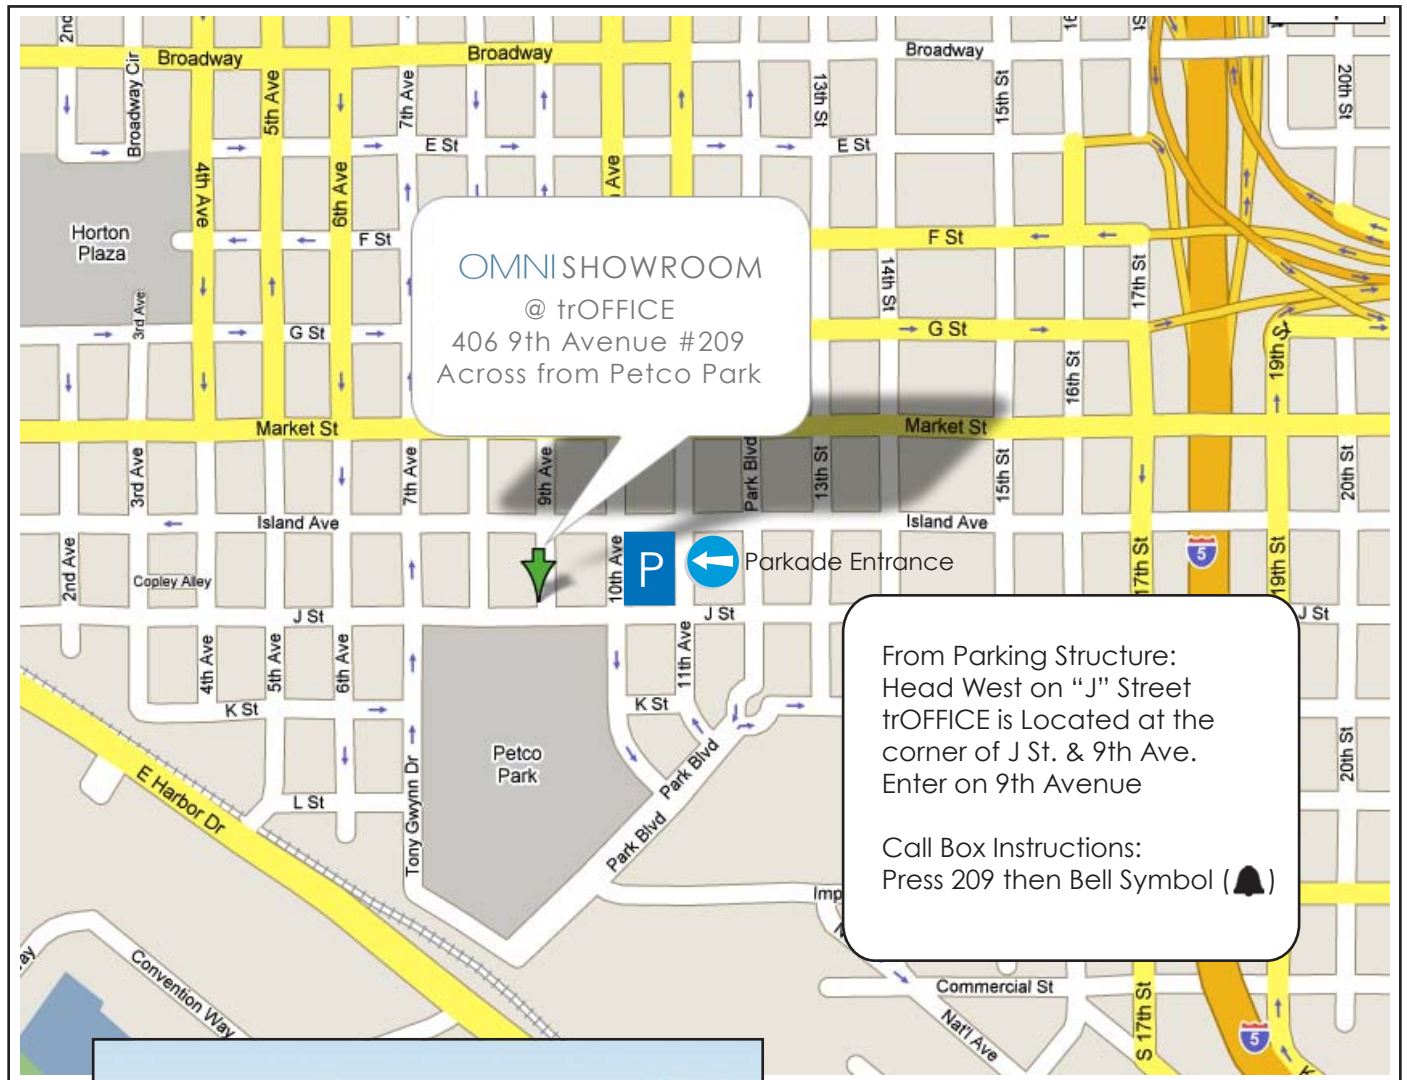

Please call 619-255-1595
if you have any problems.