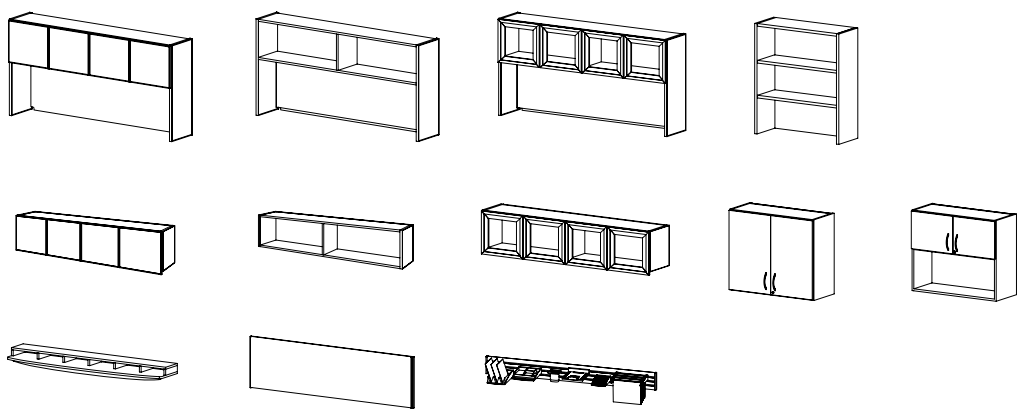

WORKlogic

see more images at www.omniapplied.com

OMNI APPLIED MATERIALS is a program from OMNI PACIFIC
888.579.1981 toll-free | 619.579.6664 main | 619.579.2705 fax

statement of line

workLOGIC is an engineered system of flexible furniture components, created as building blocks for open plan and private office applications. Whether assembled as standard configurations or field modified to fit specific design criteria, workLOGIC components are non-handed and reconfigurable for the life of the product. The illustrations below represent a quick reference of available desking & storage components. Please refer to the workLOGIC price list for the entire statement of line & additional options.

worksurfaces + supports

overhead storage + options

underdesk & freestanding storage